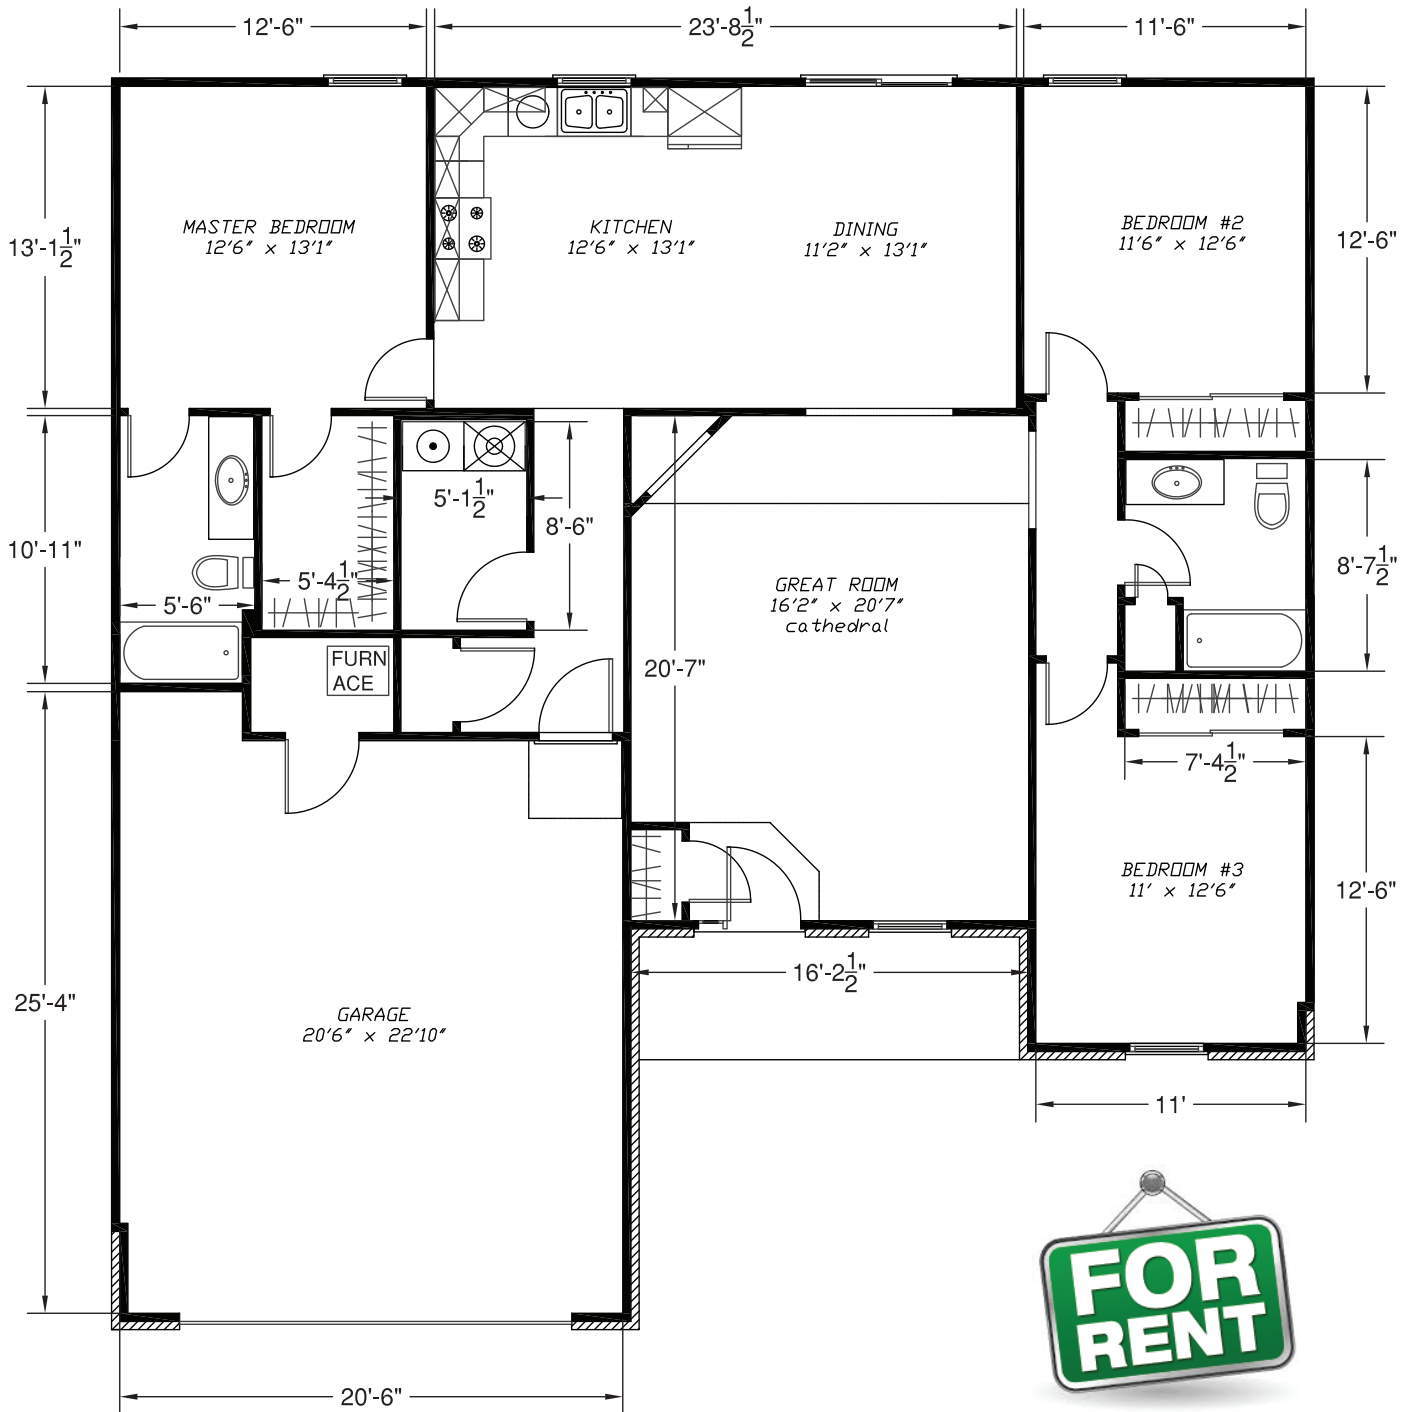

TIPP CITY RENTAL PROPERTY

413 Clover Hill

SQUARE FOOTAGE:
HOUSE: 1,586

937.498.8000
 CraleBuilders.com

3486 State Route 29
 Sidney, OH 45365
 info@cralebuilders.com